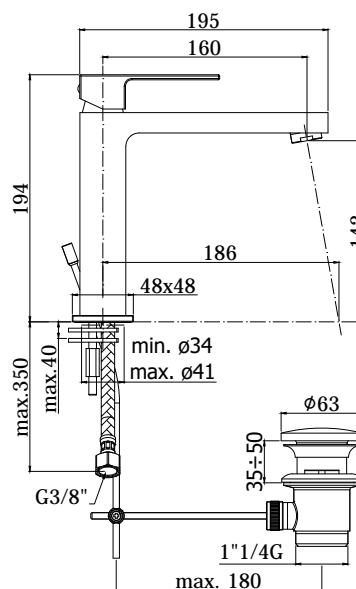

## TECHNICAL DRAWING

## DESCRIPTION

Medium wash basin mixer complete with:

- aerator M24x1
- set of 2 stainless steel hoses 3/8"G

## ART.

**EL 074 . . / EF 074 . .**

without pop up waste

**EL 074K . . / EF 074K . .**

with 1"1/4G Clic-Clac press top waste

**EL 073 . . / EF 073 . .**

with 1"1/4G pop up waste