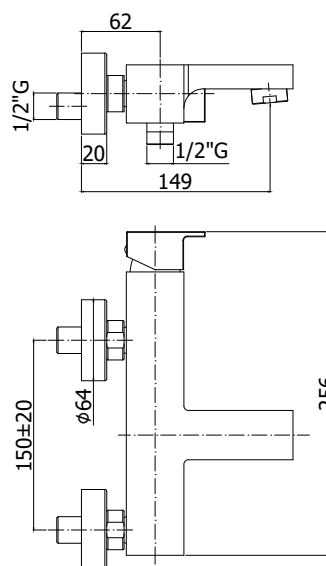

## DESCRIPTION

Bath/shower mixer with diverter complete with:

- aerator M28x1
- set of 2 S-wall-unions 1/2"x3/4"G and wall-plates